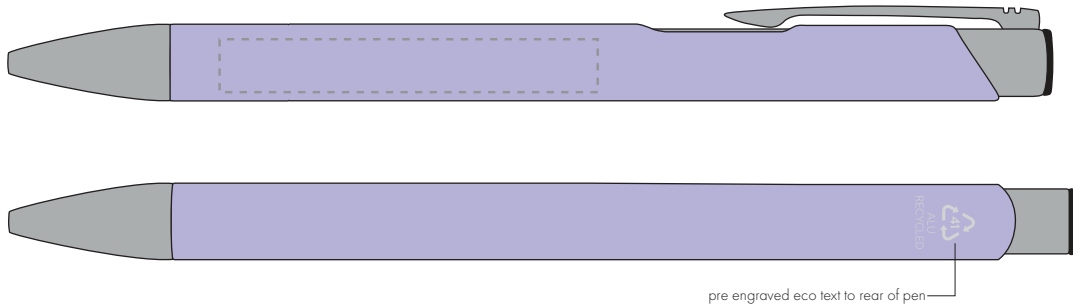

Your Ref:
Our Ref:

Quantity:
Version: 1

Product Code: TPC982001
Product Colour: PASTEL PURPLE

PRINTING CONCERNS:

We stock this item in the following colours

PANTONE REFERENCE(S)

- Colour 1
- Colour 2
- Colour 3
- Colour 4

ARTWORK SCALE 100%

ARTWORK SCALE 100%
Side Print Area:
50mm x 7mm

Product Image for visualisation
- colours may vary

The dashed line is to demonstrate print area and will not appear on your printed item

PLEASE NOTE: